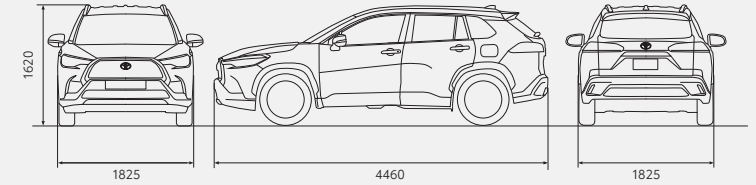

الخصائص		2ZR-FXE	
الأبعاد و الوزن			
الطول	ملم	٤٤٦٠	
العرض	ملم	١٨٢٥	
الارتفاع	ملم	١٦٢٠	
قاعدة العجلات	ملم	٢٦٤٠	
سطح العجلة	أمامي ملم	١٥٦٩	
	خلفي ملم	١٦٦٥	
الارتفاع عن الأرض	ملم	١٦١	
كيح الوزن	كغ	١٤٣٠	
الوزن الإجمالي للمركبة	كغ	١٨٥٠	
الهيكل			
المكابح	أمامي	١٦ انج	
	خلفي	١٦ انج	
أدنى حد لقطر الدوران	م	٥.٢	
سعة خزان الوقود	لتر	٣٦	
نوع الإطارات		Bridgestone	
المحرك			
نوع المحرك		2ZR-FXE	
سعة المحرك		١٧٩٨	
أقصى قوة	كيلو واط	١٢٢/٦٤٠٠	
أقصى عزم	نيوتن.متر	١٧٢/٤٠٠٠	
نظام حقن الوقود		مضخ نوزلات	
الموتور الكهربائي			
نوع المحرك		HEV	
أقصى قوى	كيلو واط	٩٠	
أقصى عزم	نيوتن.متر	١٤٢	
البطارية			
نوع البطارية		Nickel metal hydride	
قدرة البطارية	امبير/ساعة	٦.٥	
● قد تؤدي إضافة ميزات إضافية إلى تغيير الأرقام في هذا الرسم البياني. ● تحتفظ شركة تويوتا للسيارات بالحق في تغيير أي تفاصيل للمواصفات والمعدات دون إشعار. تفاصيل المواصفات والمعدات تخضع أيضاً للتغيير لتتناسب الظروف والمتطلبات المحلية. يرجى الاستفسار من الوكيل المحلي للحصول على تفاصيل أي تغييرات قد تكون مطلوبة في منطقتك. ● ملاحظة: قد تختلف المواصفات والمعدات المصورة في هذا الكatalog عن الطرازات والمعدات المتوفرة في منطقتك. ● قد يختلف لون هيكل السيارة قليلاً عن الصور المطبوعة في هذا الكatalog.			

DIMENSIONS

الأبعاد

EXTERIOR COLORS

الألوان الخارجية

Vehicles pictured and specifications detailed in this catalog may vary from models and equipment available in your area. Please inquire at your local dealer for details on the availability of features. السيارات المصورة والمواصفات الواردة تفصيلها في هذا الكatalog قد تختلف عن الموديلات والتجهيزات المتوفرة في منطقتك. يرجى الاستفسار لدى الوكيل المحلي عن التفاصيل الخاصة بمدى توفر الخصائص والتجهيزات.

Download Toyota Iraq mobile app

قيادة بكل ثقة